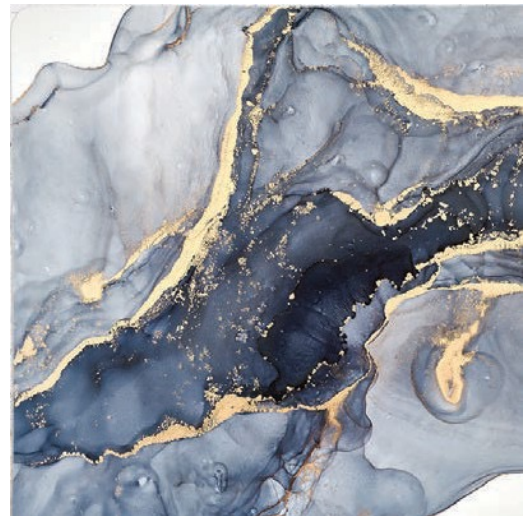

SUNFLOWER

LAND AND SEA

ROSE BOLD

SPRING FLING

GOLDEN HOUR

SMOKE

ABSTRACT COLLECTION - CONT'D

HUMANITY